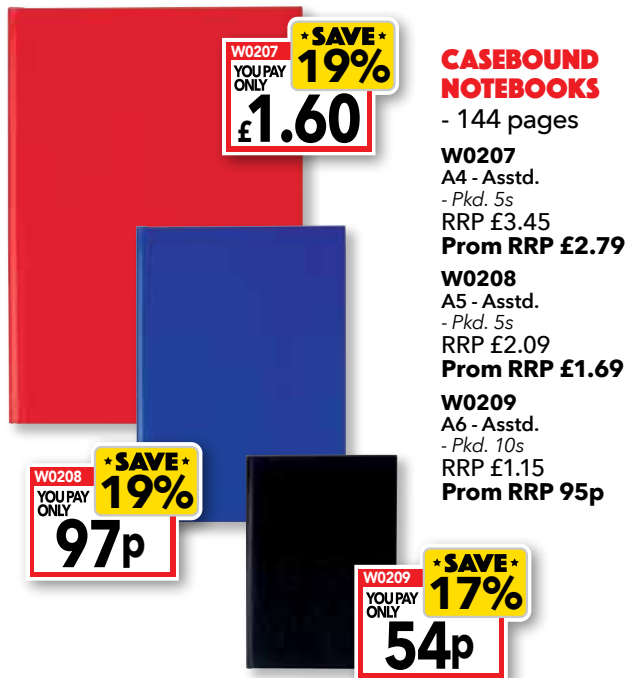

CASEBOUND NOTEBOOKS - 144 pages

W0207 A4 - Asstd. - Pkd. 5s
RRP £3.45 **Prom RRP £2.79**
W0208 A5 - Asstd. - Pkd. 5s
RRP £2.09 **Prom RRP £1.69**
W0209 A6 - Asstd. - Pkd. 10s
RRP £1.15 **Prom RRP 95p**